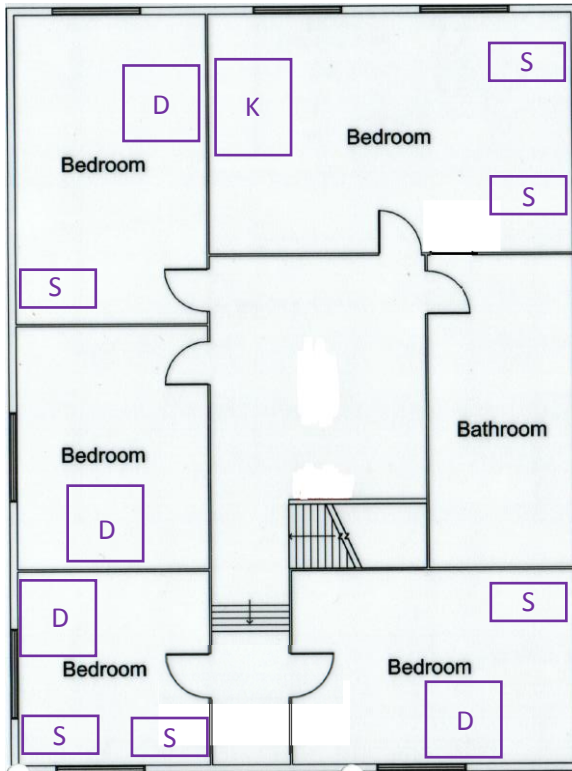

# Yorkshire Rose House - sleeps 18

## First floor

### Key

- Single bed
- Double bed
- King size bed
- Single sofa bed

## Ground floor