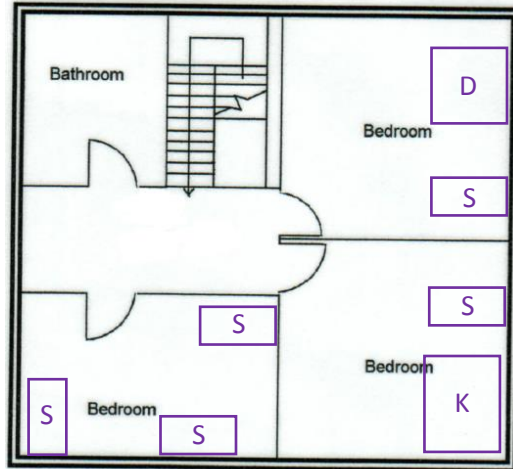

Minster Lodge - sleeps 16

First floor

Key

- S Single bed
- D Double bed
- K King size bed
- SB Single sofa bed

Ground floor