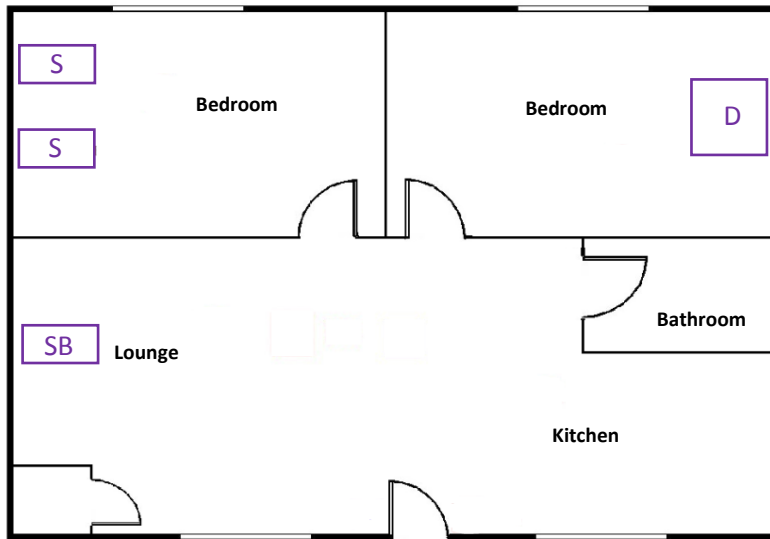

# *Bishop Cottage* ~ sleeps 5

## Key

-  Single bed
-  Double bed
-  Single sofa bed

**Not to scale**